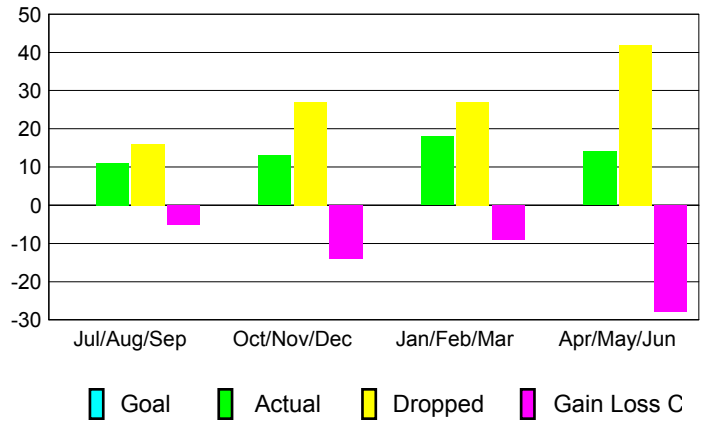

GMT: **ED LECIUS**

Location: **NEW YORK**

GMT CA: **1**

CLUBS

Month	New Club Goal	Actual New Clubs	Actual Dropped Clubs	Gain/Loss of Clubs
2012-2013				
Jul/Aug/Sep	0	0	0	0
Oct/Nov/Dec	0	0	0	0
Jan/Feb/Mar	0	0	1	-1
Apr/May/June	0	0	0	0
Totals	0	0	1	-1

Club Results 2012-2013

Goal, New, Dropped, Gain/Loss

MEMBERSHIP

Month	Net Memb Goal	Actual New Memb	Actual Dropped Memb	Gain/Loss of Memb
2012-2013				
Jul/Aug/Sep	0	11	16	-5
Oct/Nov/Dec	0	13	27	-14
Jan/Feb/Mar	0	18	27	-9
Apr/May/June	0	14	42	-28
Totals	0	56	112	-56

Membership Results 2012-2013

Goal, New, Dropped, Gain/Loss

YTD Status Quo Clubs 2012-2013

Status Quo Clubs Compared to Status Quo Members

Gender Comparison 2012-2013

Club Gain/Loss 2012-2013

Membership Gain/Loss 2012-2013